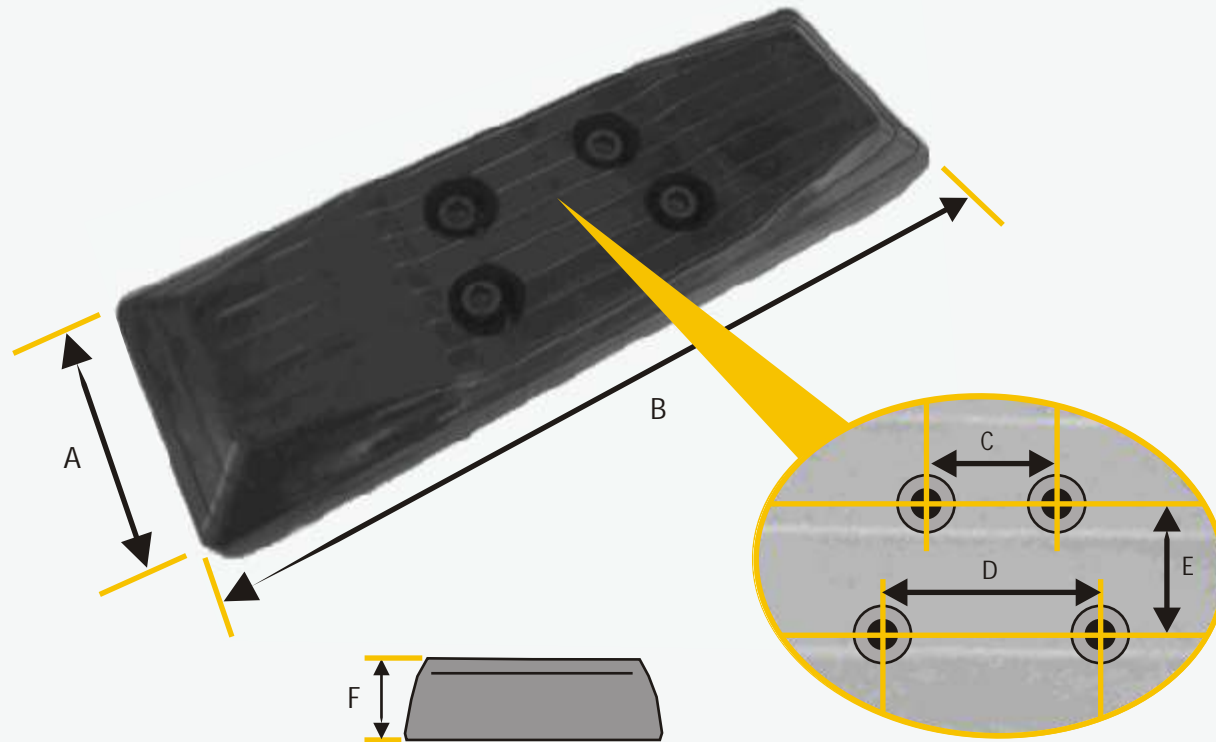

# TECHNICAL DATA SHEET - RUBBER CHAIN-ON TRACK PAD

Label	Dimensions
A	146 mm
B	450 mm
C	90 mm
D	90 mm
E	55 mm
F	52 mm
BOLT SIZE	14 mm

## NOTES:

RUBBER CHAIN-ON TRACK PAD

IMPORTANT- PLEASE ENSURE YOU CHECK YOUR DIMENSIONS CAREFULLY BEFORE ORDERING TO ENSURE THE CORRECT PARTS ARE SUPPLIED.