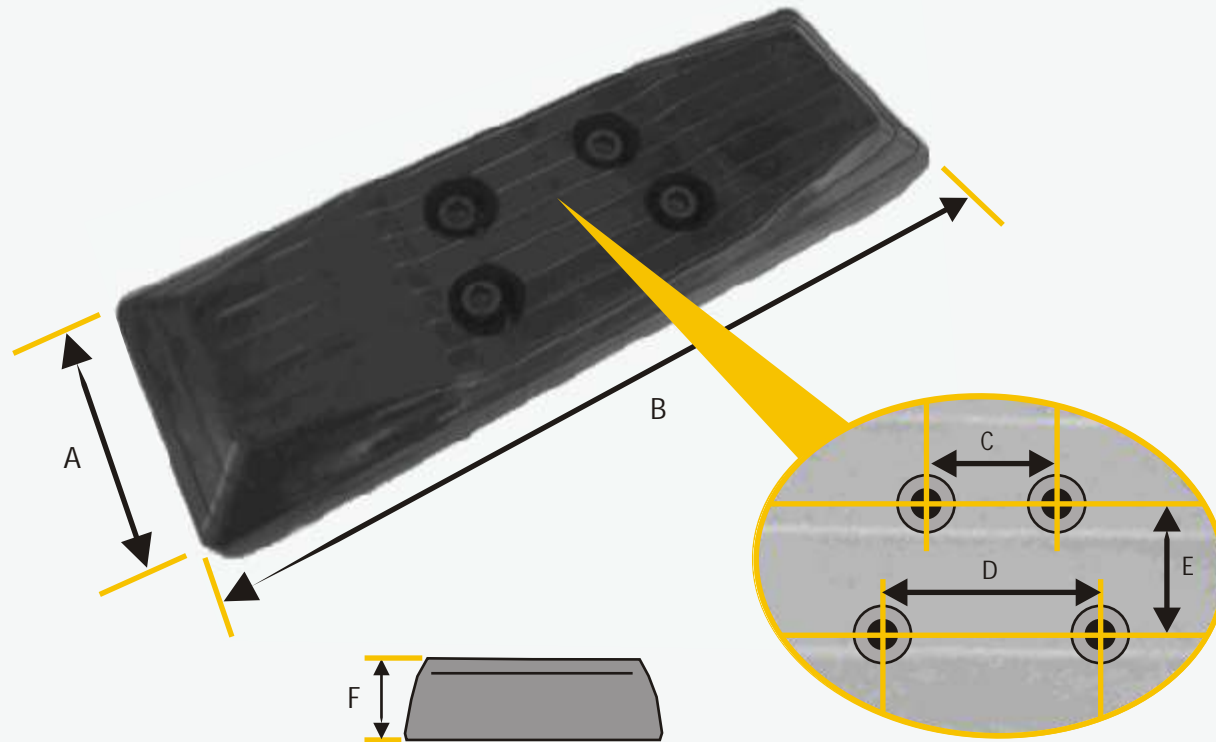

TECHNICAL DATA SHEET - RUBBER CHAIN-ON TRACK PAD

Label	Dimensions
A	125 mm
B	400 mm
C	64 mm
D	94 mm
E	46 mm
F	52 mm
BOLT SIZE	12 mm

NOTES:

RUBBER CHAIN-ON TRACK PAD

IMPORTANT- PLEASE ENSURE YOU CHECK YOUR DIMENSIONS CAREFULLY BEFORE ORDERING TO ENSURE THE CORRECT PARTS ARE SUPPLIED.