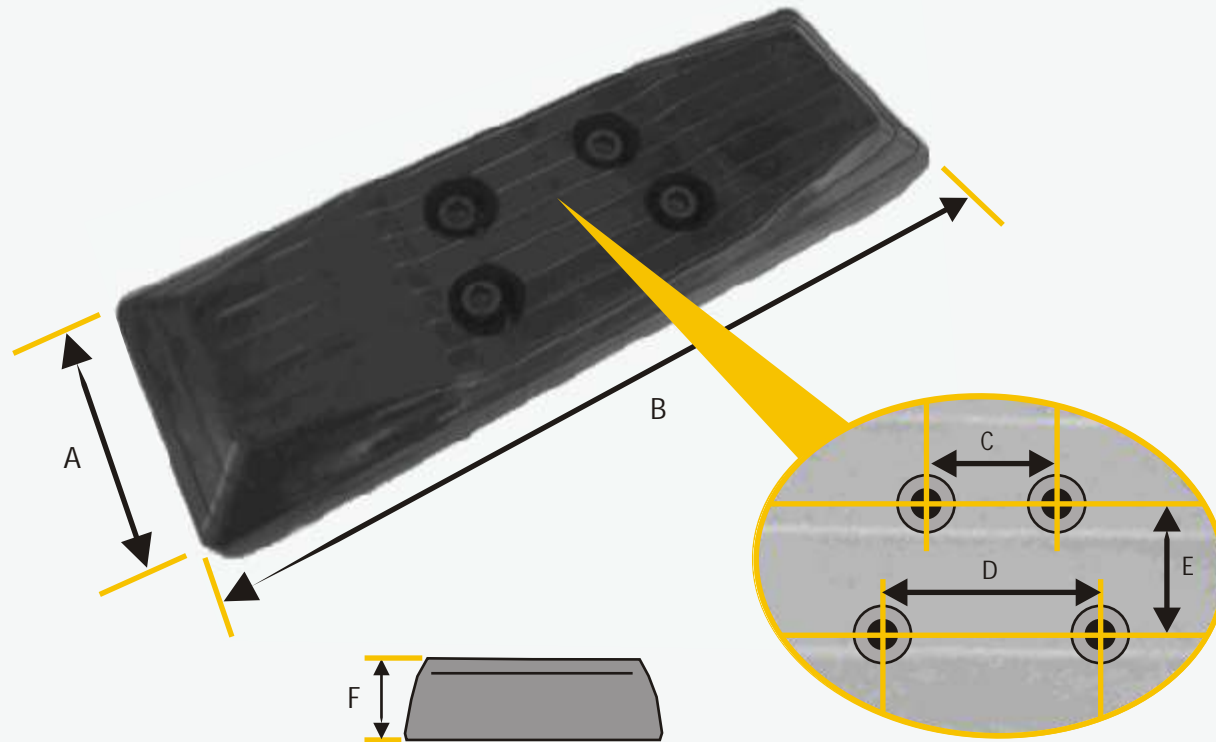

TECHNICAL DATA SHEET - RUBBER CHAIN-ON TRACK PAD

Label	Dimensions
A	125 mm
B	450 mm
C	72 mm
D	99 mm
E	43.5 mm
F	52 mm
BOLT SIZE	12 mm

NOTES:

RUBBER CHAIN-ON TRACK PAD

IMPORTANT- PLEASE ENSURE YOU CHECK YOUR DIMENSIONS CAREFULLY BEFORE ORDERING TO ENSURE THE CORRECT PARTS ARE SUPPLIED.