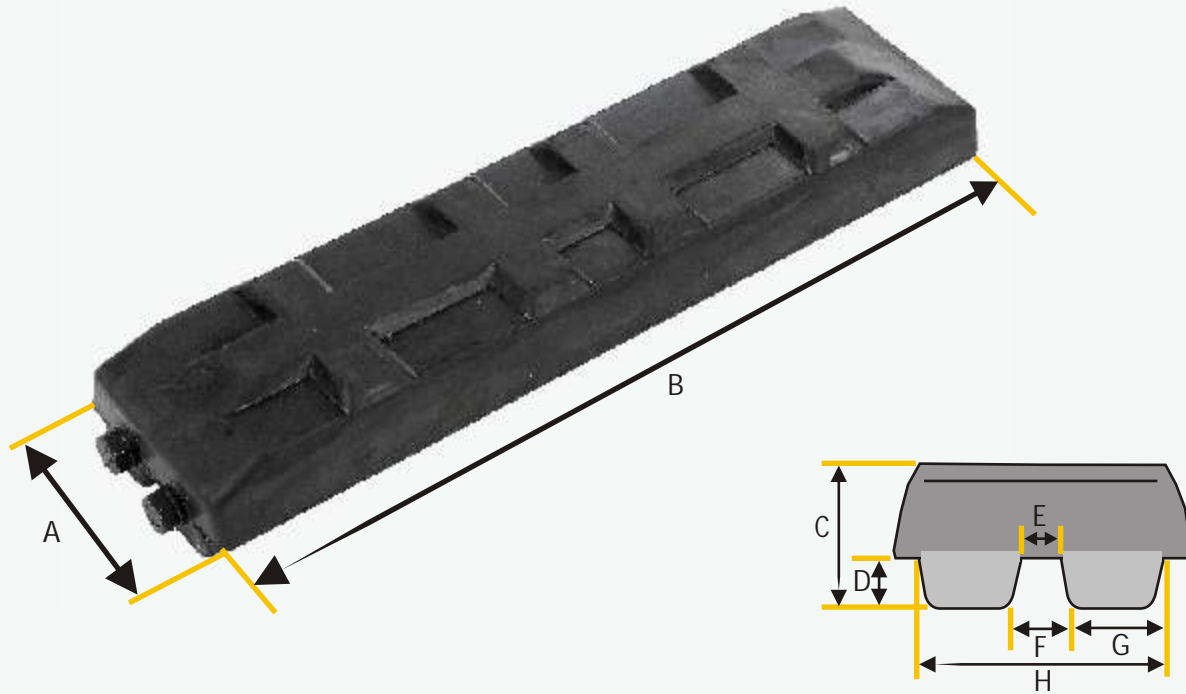

# TECHNICAL DATA SHEET - RUBBER CLIP-ON TRACK PAD

Label	Dimensions
A	100 mm
B	452 mm
C	60 mm
D	19 mm
E	14 mm
F	19 mm
G	31 mm
H	84 mm

## NOTES:

RUBBER CLIP ON TRACK PAD

IMPORTANT- PLEASE ENSURE YOU CHECK YOUR DIMENSIONS CAREFULLY BEFORE ORDERING TO ENSURE THE CORRECT PARTS ARE SUPPLIED.